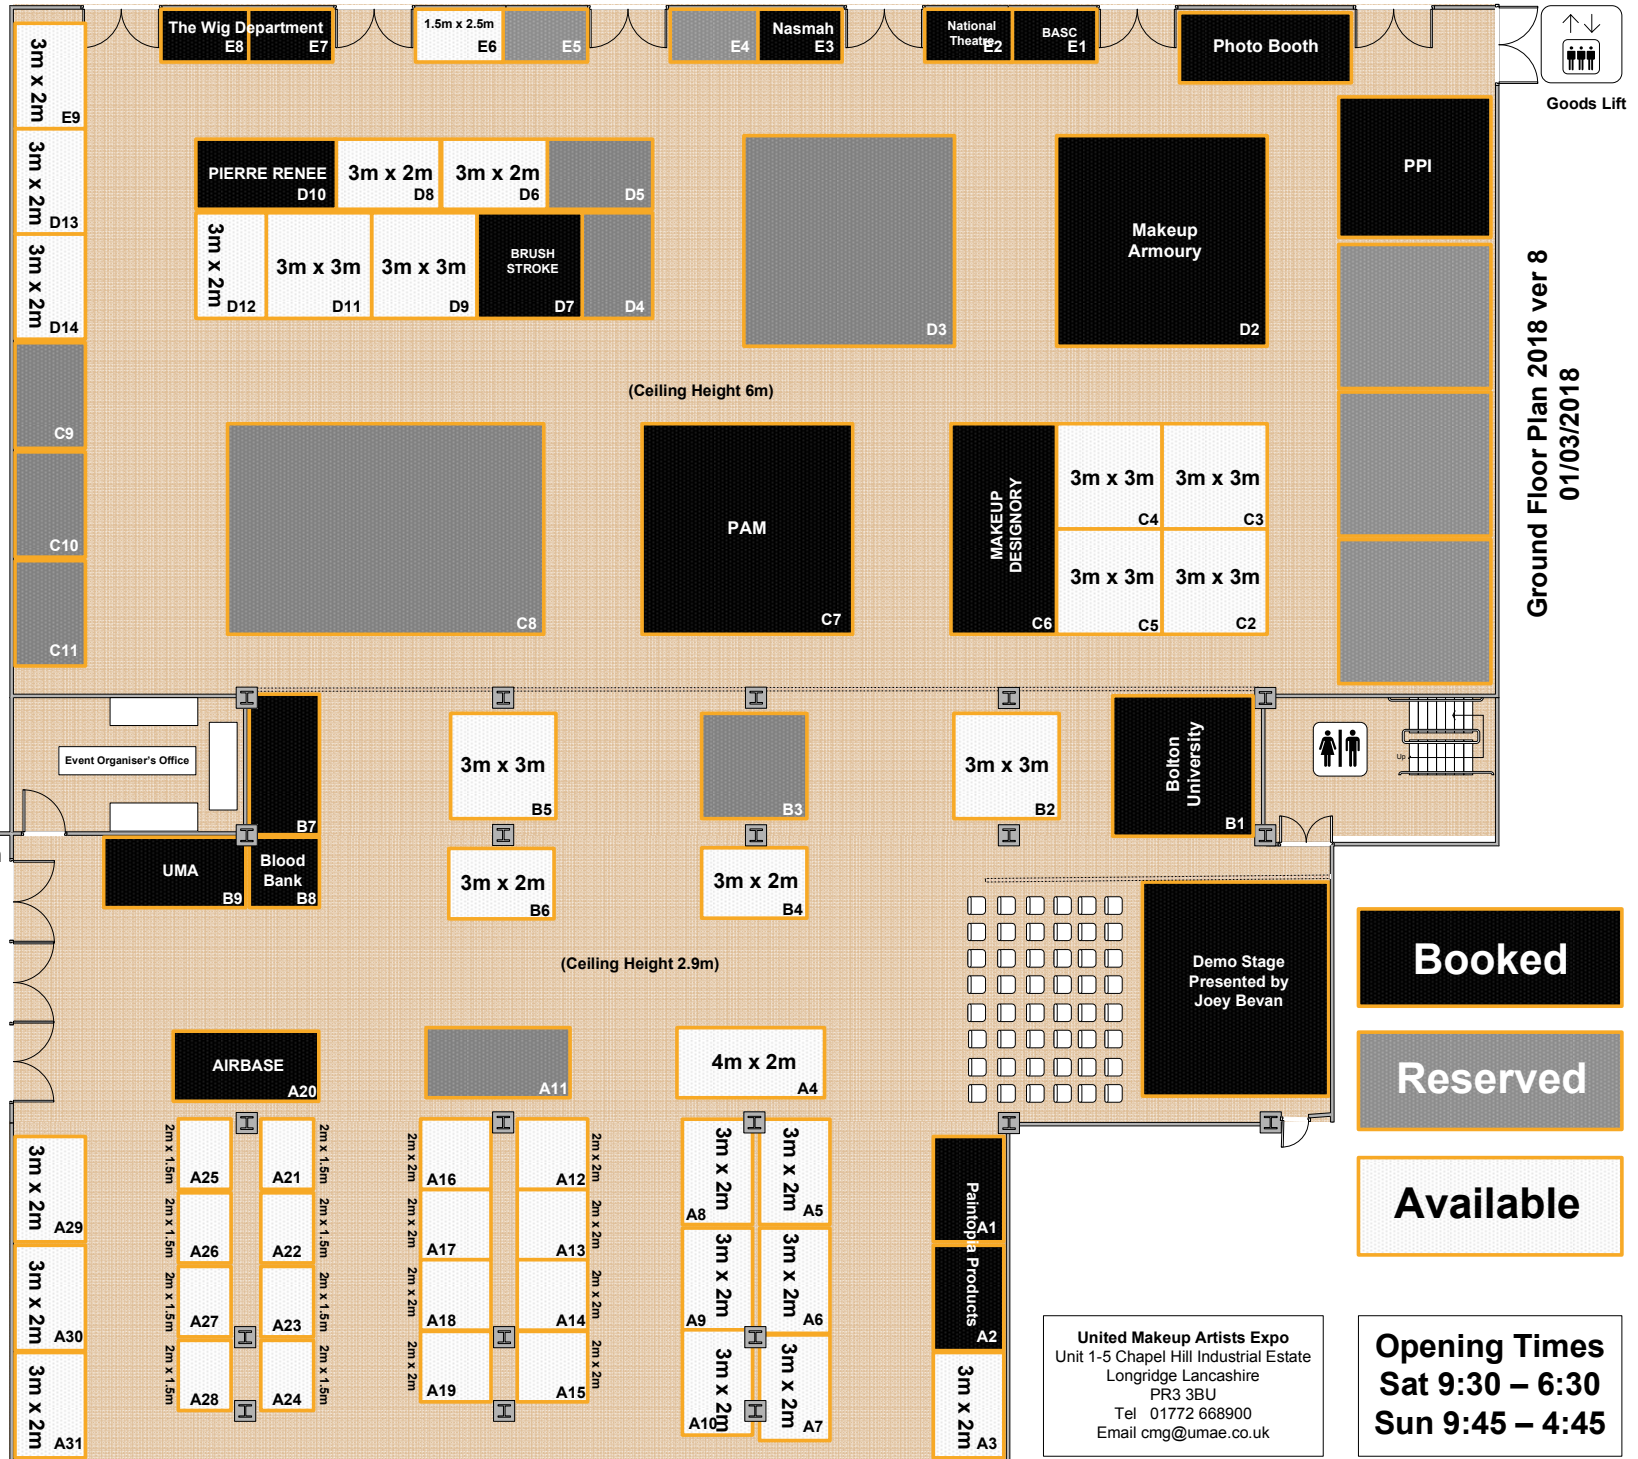

United Makeup Artists Expo

October 13th – 14th 2018

Novotel Convention Centre
Hammersmith, London

Education Lower Level 1

- All stage education/demo slots are available at no extra charge to exhibitors, on a first come basis.
 - Sponsorship Opportunities are available please email for more information or see the website.
- This plan is subject to change at the discretion of the event organiser.

Cloakroom

Entrance

Education

Ground Floor Plan 2018 ver 8
01/03/2018

Booked

Reserved

Available

United Makeup Artists Expo
Unit 1-5 Chapel Hill Industrial Estate
Longridge Lancashire
PR3 3BU
Tel 01772 668900
Email cmg@umae.co.uk

Opening Times
Sat 9:30 – 6:30
Sun 9:45 – 4:45